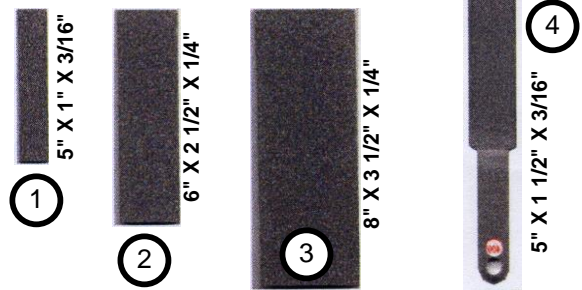

OPTIVISOR

OPTIVISOR with
OPTILOUPE

VISOR LIGHT

OPTIVISOR - COMPLETE & ACCESSORIES

MODEL	MAG. POWER	WORKING DISTANCE	MLS PART No.	Price
DA-2	1.5X	20 Inches	850010	\$66.45
DA-3	1.7X	14 Inches	850020	\$66.45
DA-4	2.0X	10 Inches	850030	\$66.45
DA-5	2.5X	8 Inches	850040	\$66.45
DA-7	2.7X	6 Inches	850060	\$72.00
DA-10	3.5X	4 Inches	850070	\$73.05
DA-0	HEAD PIECE, NO LENS		850005	\$30.90
LP-1	Adds 2.5 X	OPTILOUPE	852010	\$15.15
LT-06	VISOR LIGHT, 10" Cord		852020	\$32.65
LT-42	VISOR LIGHT, 42" Cord		852030	\$32.65
LT-2204	LIGHT BULB FOR VISOR LIGHT		852040	\$8.60

OPTIVISOR - LENS PLATES

MODEL	MAG. POWER	WORKING DISTANCE	MLS PART No.	Price
LP-2	1.5X	20 Inches	851010	\$42.55
LP-3	1.7X	14 Inches	851020	\$42.55
LP-4	2.0X	10 Inches	851030	\$42.55
LP-5	2.5X	8 Inches	851040	\$42.55
LP-7	2.7X	6 Inches	851050	\$48.40
LP-10	3.5X	4 Inches	851060	\$49.15

Remember

ROCKS ARE GOOD!!!!

PLATED DIAMOND FILES

PLATED DIAMOND FILES/BLOCKS

STYLE	DIA. MESH SIZE	FILE SIZE (Inches)	MLS PART No.	Price
1	200	5"X1"X3/16"	861010	\$12.00
1	400	5"X1"X3/16"	861020	\$12.00
1	600	5"X1"X3/16"	861030	\$10.00
1	1,200	5"X1"X3/16"	861040	\$10.00
2	200	6"X2.5"X1/4"	862010	\$20.00
2	400	6"X2.5"X1/4"	862020	\$20.00
2	600	6"X2.5"X1/4"	862030	\$18.00
2	1,200	6"X2.5"X1/4"	862040	\$18.00

PLATED DIAMOND FILES/BLOCKS

STYLE	DIA. MESH SIZE	FILE SIZE (Inches)	MLS PART No.	Price
3	200	8"X3.5"X1/4"	865010	\$34.00
3	400	8"X3.5"X1/4"	865020	\$34.00
3	600	8"X3.5"X1/4"	865030	\$30.00
3	1,200	8"X3.5"X1/4"	865040	\$30.00
4	200	5"X1.5"X3/16"	866010	\$16.00
4	400	5"X1.5"X3/16"	866020	\$16.00
4	600	5"X1.5"X3/16"	866030	\$14.00
4	1,200	5"X1.5"X3/16"	866040	\$14.00
4	400 / 1,200	5"X1.5"X3/16"	866060	\$26.00