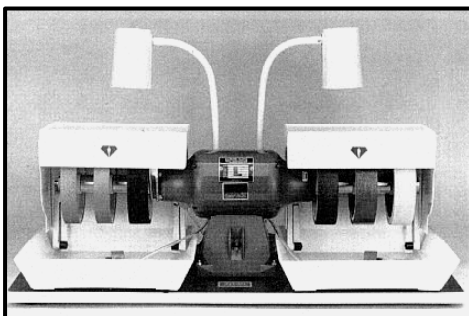

* - Item not normally stocked, special order item.
** - Special shipping charge for item.