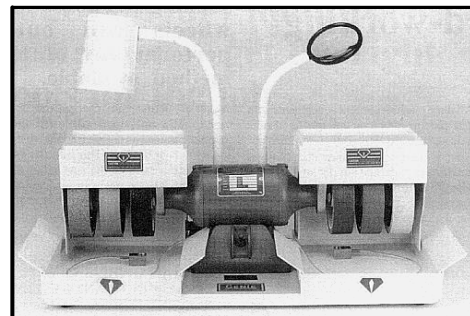

MLS Part #: 200600*

Price: -----

The **GENIE** from Diamond Pacific
All diamond Grinding / Sanding Arbor

- 1 - 1/4 Hp., 1800 RPM, 115 VAC, Motorized Arbor complete with Spray-Mist coolant pump ,splash shields and trays
 - 1 - 6" X 1 1/2" 80 and 220 Mesh GALAXY metal bonded Diamond Wheels
 - 1 - 6" X 1 1/2" 280, 600, 1,200 and 3,000 Mesh NOVA resin bonded Diamond Wheels
 - 1 - 5 1/2" Untreated Canvas Polishing Disc
 - 1 - 14,000 Mesh tube of Diamond Polish Compound
 - 1 - 18" Flex Stem Lamp
 - 2 - Geysers under wheel water pumps
 - 1 - Safety Glasses, Water Aid, Handy Cab Rest, Instruction Manual
- (Note: The magnifier shown no longer comes with the machine shown, this is an option.)

MLS Part #: 200610*

Price: \$2,790.00**

The **TITAN** from Diamond Pacific
All diamond Grinding / Sanding Arbor

- 1 - 3/4 Hp., 1,800 RPM, 115 VAC, Motorized Arbor complete with Spray-Mist coolant pump ,splash shields and tray
 - 1 - 7 5/8" X 1 1/2" 80 and 220 Mesh GALAXY metal bonded Diamond Wheels
 - 1 - 7 5/8" X 2" 280, 600, 1,200 and 3,000 Mesh NOVA resin bonded Diamond Wheels
 - 1 - 5 1/2" Untreated Canvas Polishing Disc
 - 1 - 14,000 Mesh tube of Diamond Polish Compound
 - 1 - 24" Flex Stem Lamp
 - 1 - Geysers under wheel water pump
 - 1 - Safety Glasses, Water Aid, Handy Cab Rest, Instruction Manual
- (Note: Only one lamp comes with the unit, the second lamp in shown in the picture is an option.)