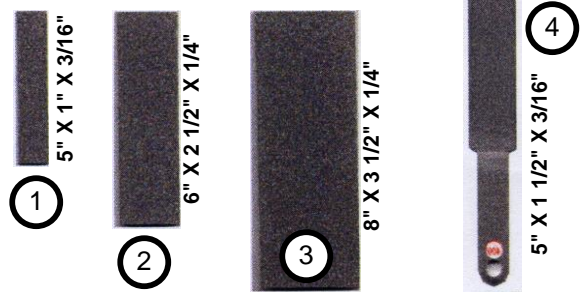

OPTIVISOR

OPTIVISOR with
OPTILOUPE

VISOR LIGHT

OPTIVISOR - COMPLETE & ACCESSORIES

MODEL	MAG. POWER	WORKING DISTANCE	MLS PART No.	Price
DA-2	1.5X	20 Inches	850010	\$57.40
DA-3	1.7X	14 Inches	850020	\$57.40
DA-4	2.0X	10 Inches	850030	\$57.40
DA-5	2.5X	8 Inches	850040	\$57.40
DA-7	2.7X	6 Inches	850060	\$62.20
DA-10	3.5X	4 Inches	850070	\$62.20
DA-0	HEAD PIECE, NO LENS		850005	\$28.60
LP-1	Adds 2.5 X	OPTILOUPE	852010	\$13.10
LT-06	VISOR LIGHT, 10" Cord		852020	\$30.20
LT-42	VISOR LIGHT, 42" Cord		852030	\$30.20
LT-2204	LIGHT BULB FOR VISOR LIGHT		852040	\$8.15

OPTIVISOR - LENS PLATES

MODEL	MAG. POWER	WORKING DISTANCE	MLS PART No.	Price
LP-2	1.5X	20 Inches	851010	\$35.70
LP-3	1.7X	14 Inches	851020	\$35.70
LP-4	2.0X	10 Inches	851030	\$35.70
LP-5	2.5X	8 Inches	851040	\$35.70
LP-7	2.7X	6 Inches	851050	\$40.65
LP-10	3.5X	4 Inches	851060	\$41.25

Remember

ROCKS ARE GOOD!!!!

PLATED DIAMOND FILES

PLATED DIAMOND FILES/BLOCKS

STYLE	DIA. MESH SIZE	FILE SIZE (Inches)	MLS PART No.	Price
1	200	5"X1"X3/16"	861010	\$12.00
1	400	5"X1"X3/16"	861020	\$12.00
1	600	5"X1"X3/16"	861030	\$10.00
1	1,200	5"X1"X3/16"	861040	\$10.00
2	200	6"X2.5"X1/4"	862010	\$20.00
2	400	6"X2.5"X1/4"	862020	\$20.00
2	600	6"X2.5"X1/4"	862030	\$18.00
2	1,200	6"X2.5"X1/4"	862040	\$18.00

PLATED DIAMOND FILES/BLOCKS

STYLE	DIA. MESH SIZE	FILE SIZE (Inches)	MLS PART No.	Price
3	200	8"X3.5"X1/4"	865010	\$34.00
3	400	8"X3.5"X1/4"	865020	\$34.00
3	600	8"X3.5"X1/4"	865030	\$30.00
3	1,200	8"X3.5"X1/4"	865040	\$30.00
4	200	5"X1.5"X3/16"	866010	\$16.00
4	400	5"X1.5"X3/16"	866020	\$16.00
4	600	5"X1.5"X3/16"	866030	\$14.00
4	1,200	5"X1.5"X3/16"	866040	\$14.00
4	400 / 1,200	5"X1.5"X3/16"	866060	\$26.00